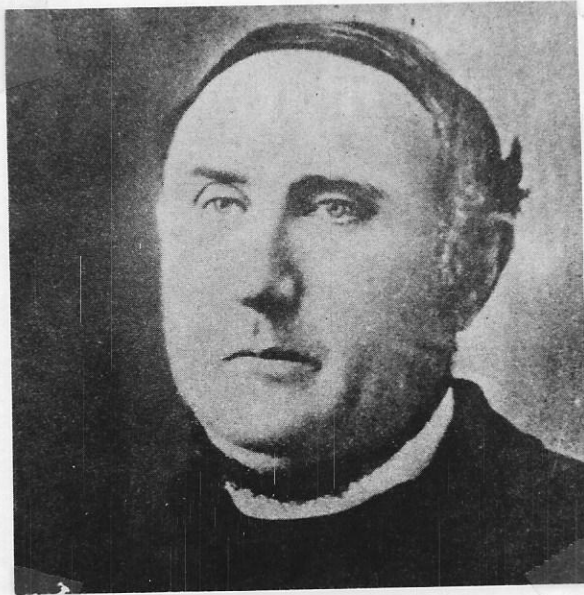

Parish priest from Frenchville

*Father Charles Sweron
Frenchville*

"Oublier ses ancetres, c'est
etre un ruisseau sans source,
un arbre sans racines."

(Proverbe Chinois)